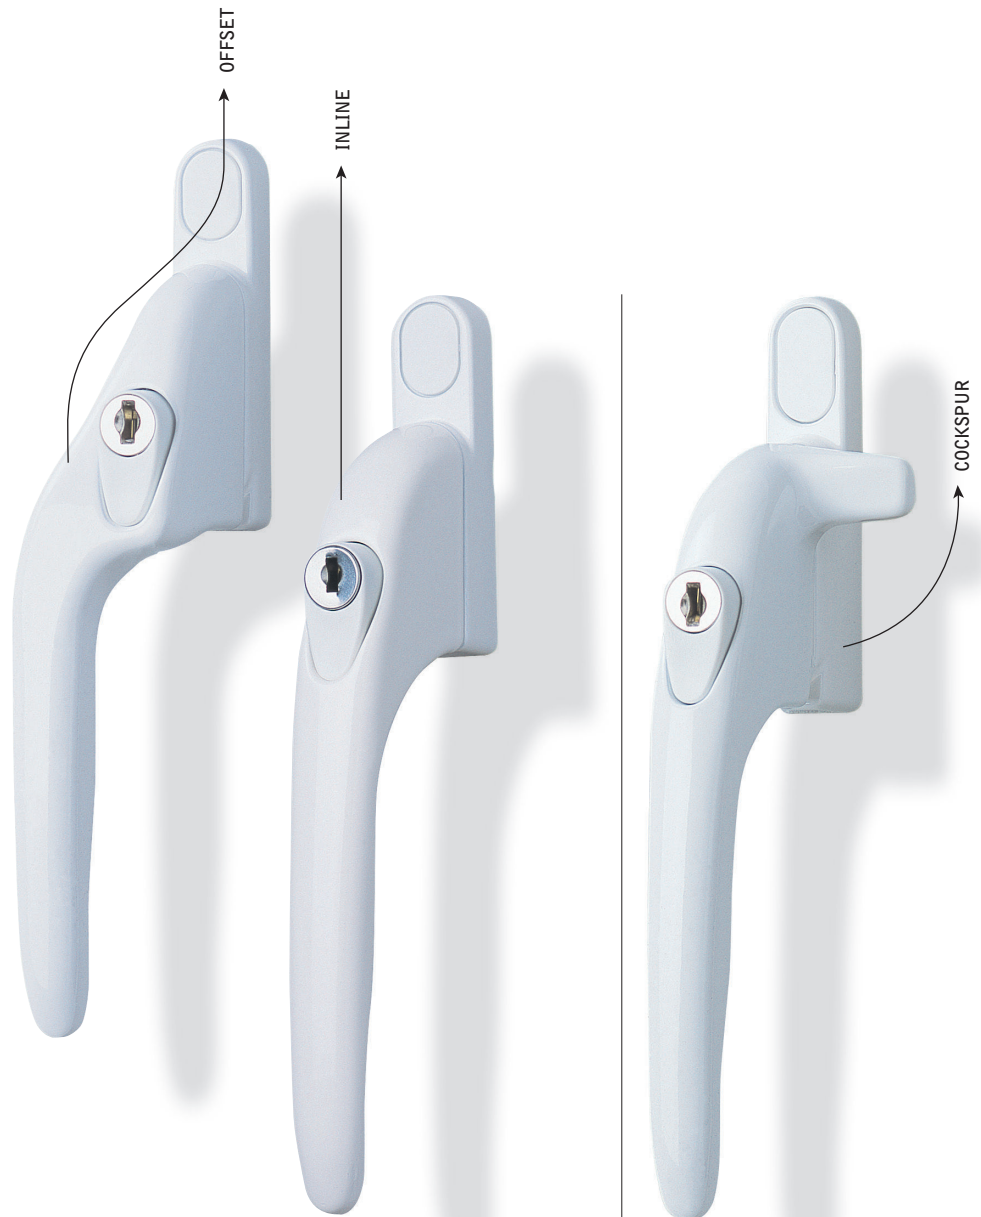

VIRAGE

A new direction in window handles

VIRAGE

AVAILABLE IN OFFSET AND IN-LINE ESPAGNOLETTE AND COCKSPUR, THE VIRAGE HANDLE RANGE OFFERS:

- Ergonomic design for comfort
- Positive stop on offset espagnolette and cockspur to ensure accurate in-line closure
- In-line espagnolette version for slimline profiles and non-handed applications
- Push to unlatch mechanism
- Key dead locking for added security
- Non locking push button version for emergency escape
- Green button Egress version available in in-line and offset espagnolette
- Suited look for espagnolette and cockspur mixed applications
- 10 year guarantee for Virage Espagnolette (details available upon request)
- Non-locking, non-latching version available

COLOUR RANGE

VIRAGE ESPAGNOLETTE

VIRAGE COCKSPUR

VIRAGE

Product Specification

PRODUCT SPECIFICATION

VIRAGE ESPAGNOLETTE OFFSET

VIRAGE ESPAGNOLETTE INLINE

VIRAGE COCKSPUR

VIRAGE ESPAGNOLETTE		OFFSET	INLINE
		Part Code	Part Code
Espagnolette Locking		EBC	EBI
Egress		EEC*	EEI*
Non Locking		EC	EI
Square Drive Length (mm)		09,12,15,20,25,30,40	09,12,15,20,25,30,40
Colour	BK (Black) CH (Chrome) SC (Satin Chrome)	WH (White) BS (Brass)	BK (Black) CH (Chrome) SC (Satin Chrome)
Hand		R (Right) L (Left)	

VIRAGE COCKSPUR	
	Part Code
Cockspur Locking	CB
Non Locking	C
Base Height (mm)	09,21
Colour	WH (White) BS (Brass) BK (Black) [†] SL (Silver) [†] CH (Chrome) [†] SC (Satin Chrome) [†]
Hand	R (Right) L (Left)