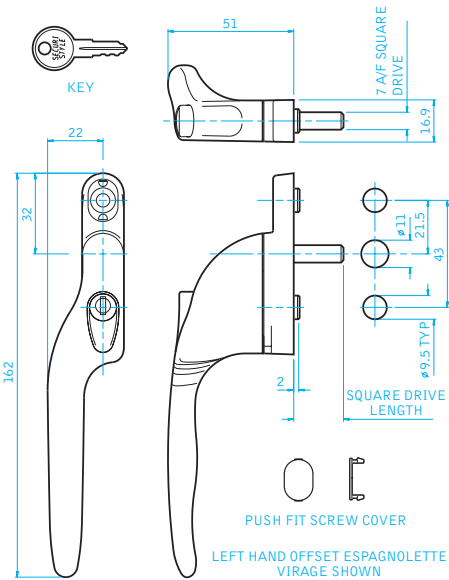

VIRAGE

Product Specification

PRODUCT SPECIFICATION

VIRAGE ESPAGNOLETTE OFFSET