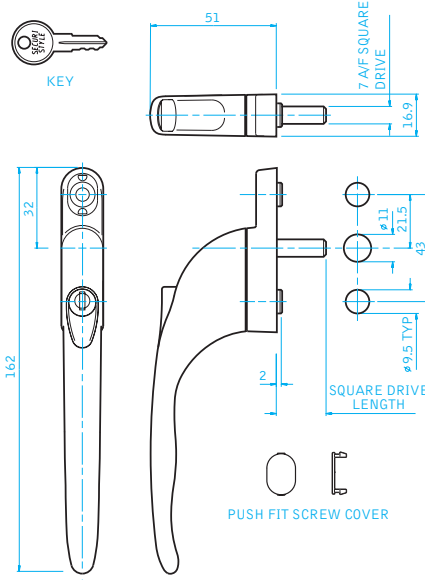

VIRAGE ESPAGNOLETTE INLINE