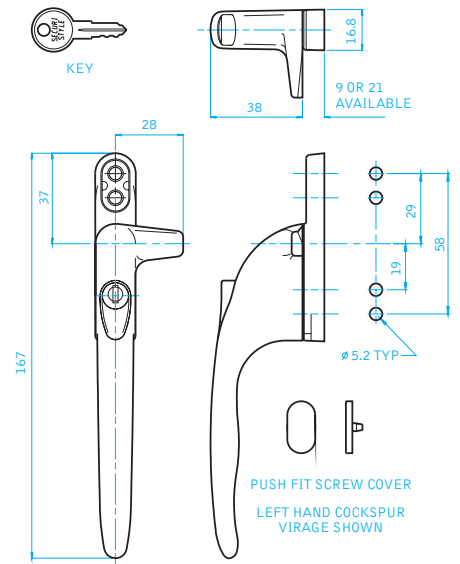

VIRAGE COCKSPUR

VIRAGE ESPAGNOLETTE		OFFSET	INLINE
		Part Code	Part Code
Espagnolette Locking		EBC	EBI
Egress		EEC*	EEI*
Non Locking		EC	EI
Square Drive Length (mm)		09,12,15,20,25,30,40	09,12,15,20,25,30,40
Colour	BK (Black) CH (Chrome) SC (Satin Chrome)	WH (White) BS (Brass)	BK (Black) CH (Chrome) SC (Satin Chrome)
Hand		R (Right) L (Left)	

VIRAGE COCKSPUR	
	Part Code
Cockspur Locking	CB
Non Locking	C
Base Height (mm)	09,21
Colour	WH (White) BS (Brass) BK (Black)[†] SL (Silver)[†] CH (Chrome)[†] SC (Satin Chrome)[†]
Hand	R (Right) L (Left)

*Available with green button in white only.
[†]Currently only available in 9mm base height.

All transactions are subject to our standard conditions of supply, which are available on request.